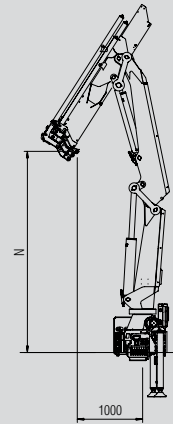

7131SC

		7131SC			
		A2	A3	A2	A3
kg		3250	2330	1710	
m		3,85	5,25	7,05	
kg		3115	2220	1610	1255
m		3,90	5,33	7,15	9,10

7161SC

		7161SC			
		A2	A3	A2	A3
kg		4060	3010	2145	
m		3,80	5,13	7,08	
kg		3905	2905	2055	1555
m		3,85	5,18	7,13	9,18

Recommended truck:
7131SC - M.T.T. ton 12 - G.V.V. ton 12
7161SC - M.T.T. ton 15 - G.V.V. ton 15

	Lift Moment	Slewing Angle	Working pressure	Oil tank capacity	Max Oil flow	Max lifting height	Standard crane weight
	tm	°	bar	l	l/m	m	kg
7131SC							
A2	12,5	425	300	130	60	10,6	1735
A3	12,1	425	300	130	60	12,9	1835
7161SC							
A2	15,4	425	300	130	60	11,9	1880
A3	15,0	425	300	130	60	12,9	2005

Standard

- Designed in accordance with EN12999+EN13849
- Design class: HC1-HD4
- Cross controls
- Load limit device
- Flanged valves
- Oil tank
- Manually extendable stabilizers
- Internal stabilizers pipes
- Fixed stabilizer cylinders
- Swivel stabilizer foot
- Centralized greasing system
- EES Extra Extension Speed
- SDS Smooth Descent System
- LAS Liftrod Articulating System

F.lli FERRARI

Via Einstein, 8
42028 Poviglio (RE) Italy
Tel. +39 0522/486308
Fax +39 0522/486330
info@fliferrari.it
marketing@fliferrari.it
www.fliferrari.com

Quality and environmental
certified

Dealer